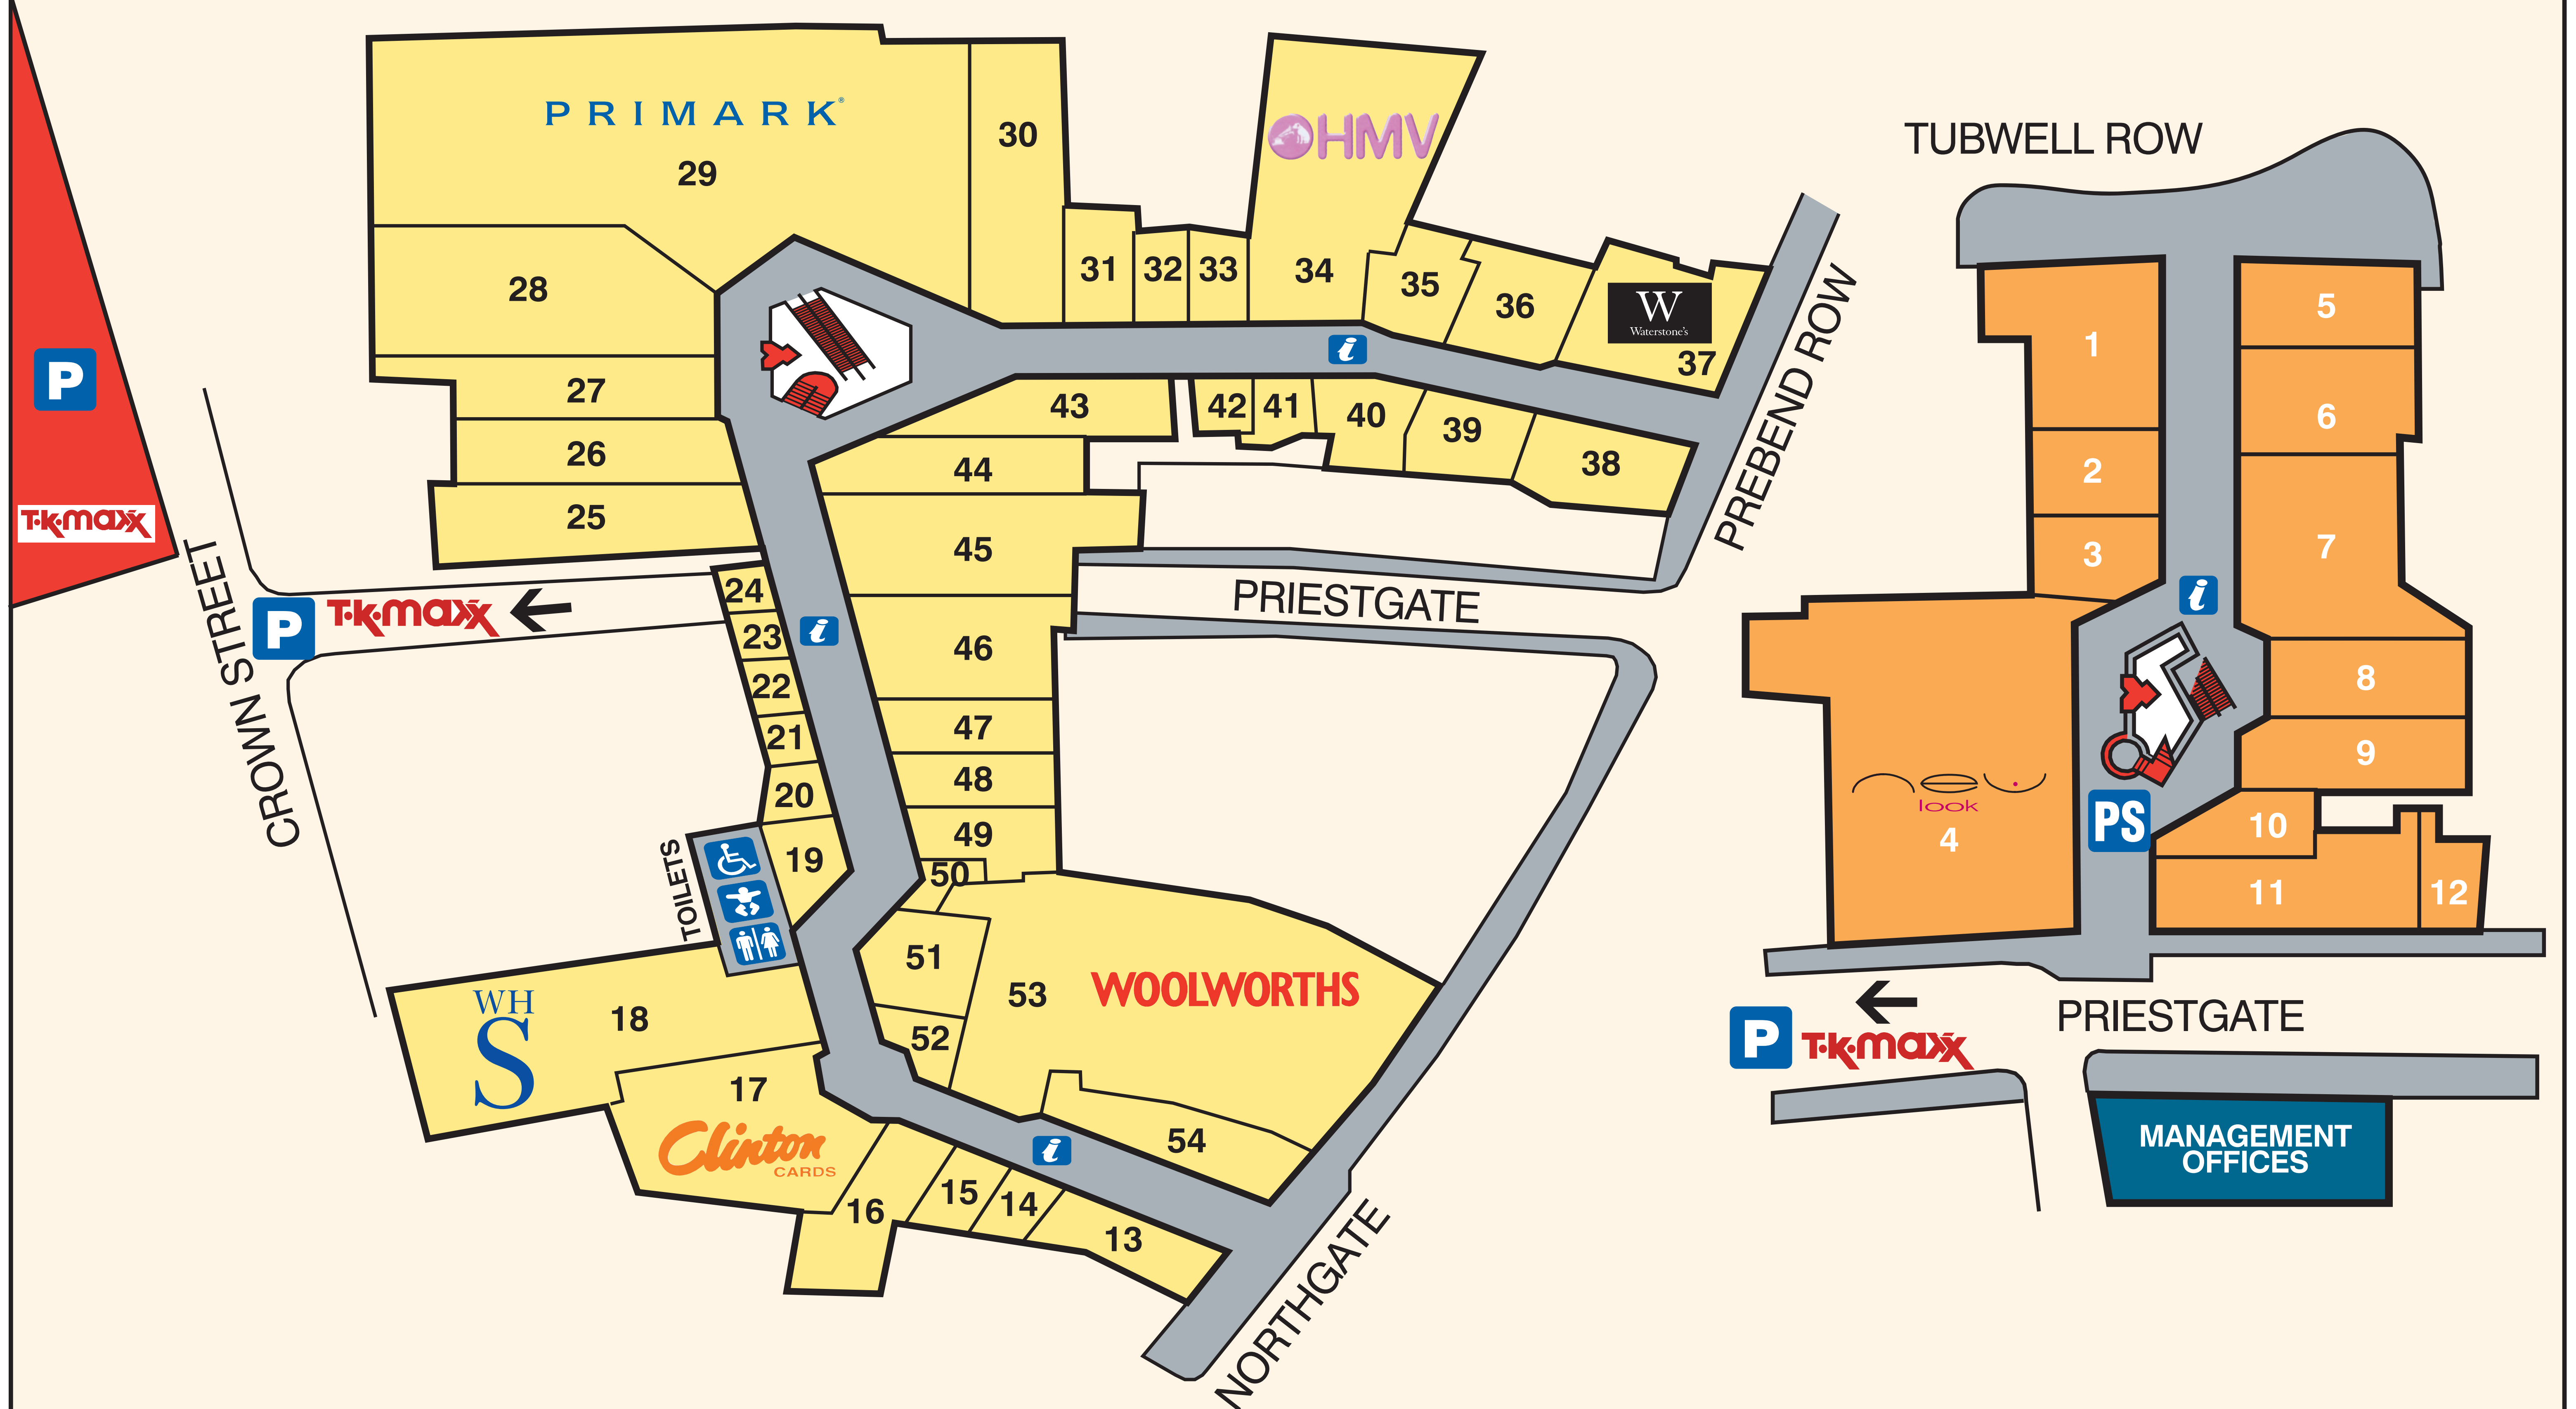

Store Directory

Northgate Mall UPPER LEVEL

Market Way LOWER LEVEL

PS CORNMILL CAR PARK PAY STATION

 TOILETS

 DISABLED FACILITIES

 BABY CHANGING FACILITIES

 LIFTS, ESCALATORS AND STAIRS

P CORNMILL CAR PARK

- 1 TOY WORLD
- 2 COFFEE BAMBER
- 3 HAIR CUTTERY
- 4 NEW LOOK
- 5 RYMAN THE STATIONER
- 6 AU NATURALE
- 7 PUBLISHERS BOOK CLEARANCE
- 8 YORKSHIRE LINEN CO
- 9 SCOPE
- 10 GREGGS
- 11 FREDRICK'S CAFÉ
- 12

- 27 TOP SHOP
- 28 BON MARCHÉ
- 29 PRIMARK
- 30 DIXON SPORTS
- 31 BAY TRADING CO
- 32 ART FACTORY
- 33 T-MOBILE
- 34 HMV
- 35 INTERNACIONALE
- 36 OFFICERS CLUB
- 37 WATERSTONE'S + COSTA COFFEE
- 38 BURGER KING
- 39
- 40 CALENDAR CLUB

- 41 THE PERFUME SHOP
- 42 BOW BANGLES
- 43 BILLY BUNTERS COFFEE HOUSE
- 44 REPUBLIC
- 45 JD SPORTS
- 46 VISION EXPRESS
- 47 THE BODY SHOP
- 48
- 49 GAME
- 50 MPC
- 51
- 52 PASSION FOR PERFUME
- 53 WOOLWORTHS
- 54 H SAMUEL